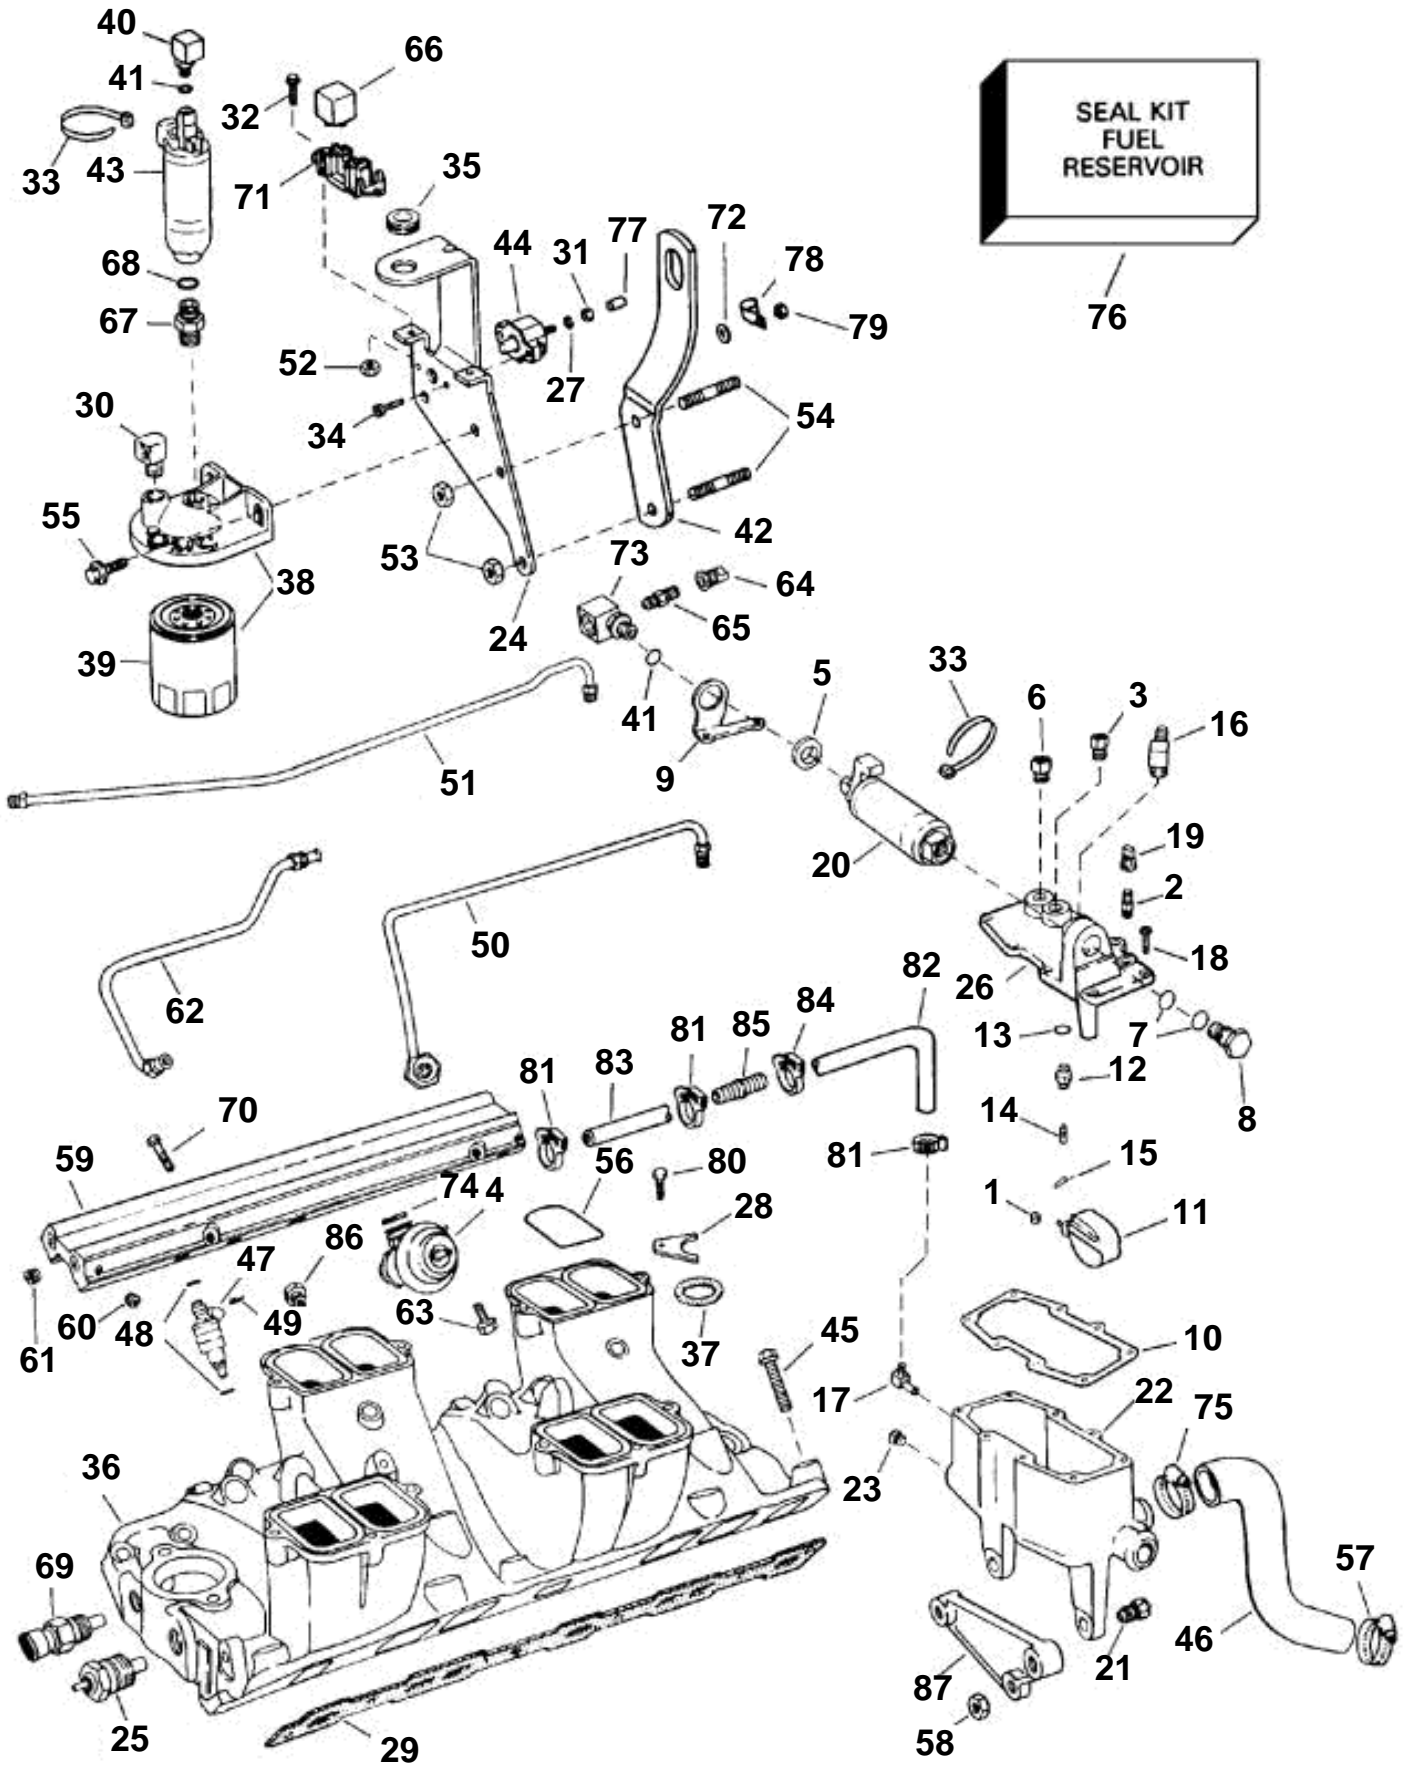

7.4GSIXHUS

7.4GSIXHUS

REF	PART NO.	QTY	DESCRIPTION	NOTES
1	3852034	1	Retainer, Float pin	
2	3854152	1	Valve, Reservoir assy	
3	3852462	1	Fitting, Fuel line to reservoir	
4	3854517	1	Pressure sensor	
5	3852481	1	Grommet, Fuel pump to cover	Reservoir assy
6	3852017	1	Adapter, Fuel line	LP pump to reservoir
7	3853642	2	O-ring, Retainer, fuel pump	
8	3853572	1	Hollow screw, Fuel pump to cover	Reservoir assy
9	3853573	1	Bracket, Fuel pump grommet	Reservoir assy
10	3853574	1	Gasket, Cover	Reservoir assy
11	3853575	1	Float, Reservoir assy	
12	3853576	1	Seat, Float needle	Reservoir assy
13	3853577	1	Gasket, Float needle seat	Reservoir assy
14	3853578	1	Needle, Float	Reservoir assy
15	3853579	1	Clip, Needle to float	Reservoir assy
16	3853597	1	Elbow, Vent, reservoir to intake	
17	3852480	1	Riser, Reservoir to thermostat hsg	
18	3853606	8	Screw, Cover to reservoir	Reservoir assy
19	3853616	1	Protective cap, Pressure valve	
20	3855958	1	Fuel pump, High pressure	
21	3853558	2	Flange screw	
22	3854149	1	Tank	
23		1	· Plug, Reservoir assy	
	3852167	1	· Plug, Reservoir drain	
24	3856439	1	Bracket, Fuel filter and fuel pump	
25	3852029	1	Sender, Water temperature	
	872068	1	Sender, Water temperature, dual station	
26	3854405	1	Cover, Reservoir assy	
27	3852001	2	Lock washer, Circuit breaker	
28	3852108	1	Clamp, Distributor to engine	
29	3854095	1	Inlet gasket kit, Intake manifold	GSi, DPX
30	3852013	1	Elbow, Inlet, fuel filter cover	
31	3852064	2	Nut, Circuit breaker	
32	3852208	2	Screw, Relay & cable assy	
33		2	Lock strap, Engine cable to fuel pump	
34	3853620	2	Screw, Circuit breaker to bracket	Electrical ignition
35	3852481	1	Grommet, Fuel pump to bracket	
36		1	Manifold, Lower	GSi, DPX
37	3852109	1	Gasket, Distributor	
38	3850861	1	Cover	
		1	· Cover, Fuel filter	
39	3851218	1	· Fuel filter	
40	3853494	1	Fitting, Fuel line to fuel pump	
41	3850820	2	· O-ring, Fitting	
42	3854377	2	Bracket, Cylinder head	
43	3854902	1	Fuel pump, Low pressure	
44	3854162	1	Breaker, 12.5A	
45	3854654	4	Screw, Intake manifold, long	
46	3854853	1	Hose, Vapor separator to oil cooler	
47	3854518	8	Injector	
48	3855192	16	O-ring, Fuel injector	
49	3855191	8	Clip, Fuel injector	
50	3854646	1	Fuel pipe, Fuel regulator to reservoir	
51		1	Fuel pipe, Low pressure pump to reservoir	
52	3852077	2	Nut, Relay to fuel pump mtg. brkt	
53	3853273	2	Lock nut, Stud, bracket to cylinder head	
54	3852117	1	Stud, Lift bracket & fuel pump bracket	
55	3853393	1	Screw, Fuel filter, oil tube, & spacer to brkt	
56	3854515	8	O-ring, Manifold	
57	3852098	1	Clamp, Hose to gimbal	
58	3850657	2	Nut	
59	3854574	1	Fuel pipe	
60		2	· Plug, Fuel rail, 1/16-27 NPTF	